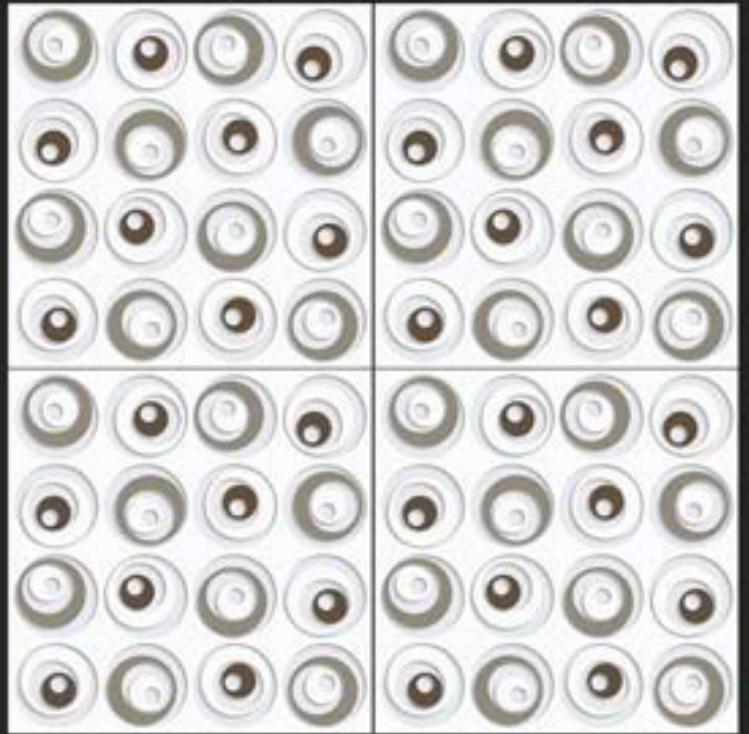

GLOSSY FINISH

3D SERIES

MOON GREY

600 x 600 mm