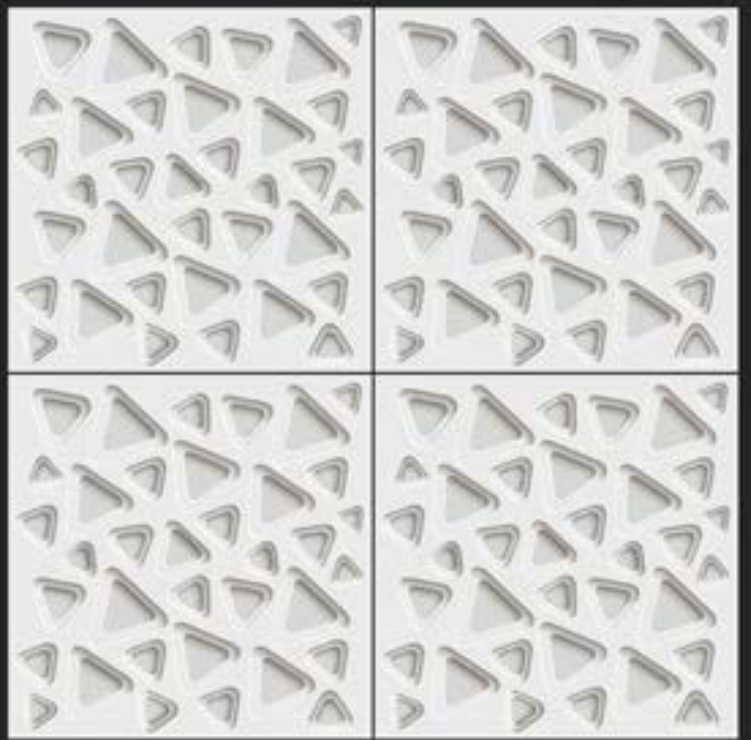

GLOSSY FINISH

3D SERIES

TRIANGLE GREY

600 x 600 mm