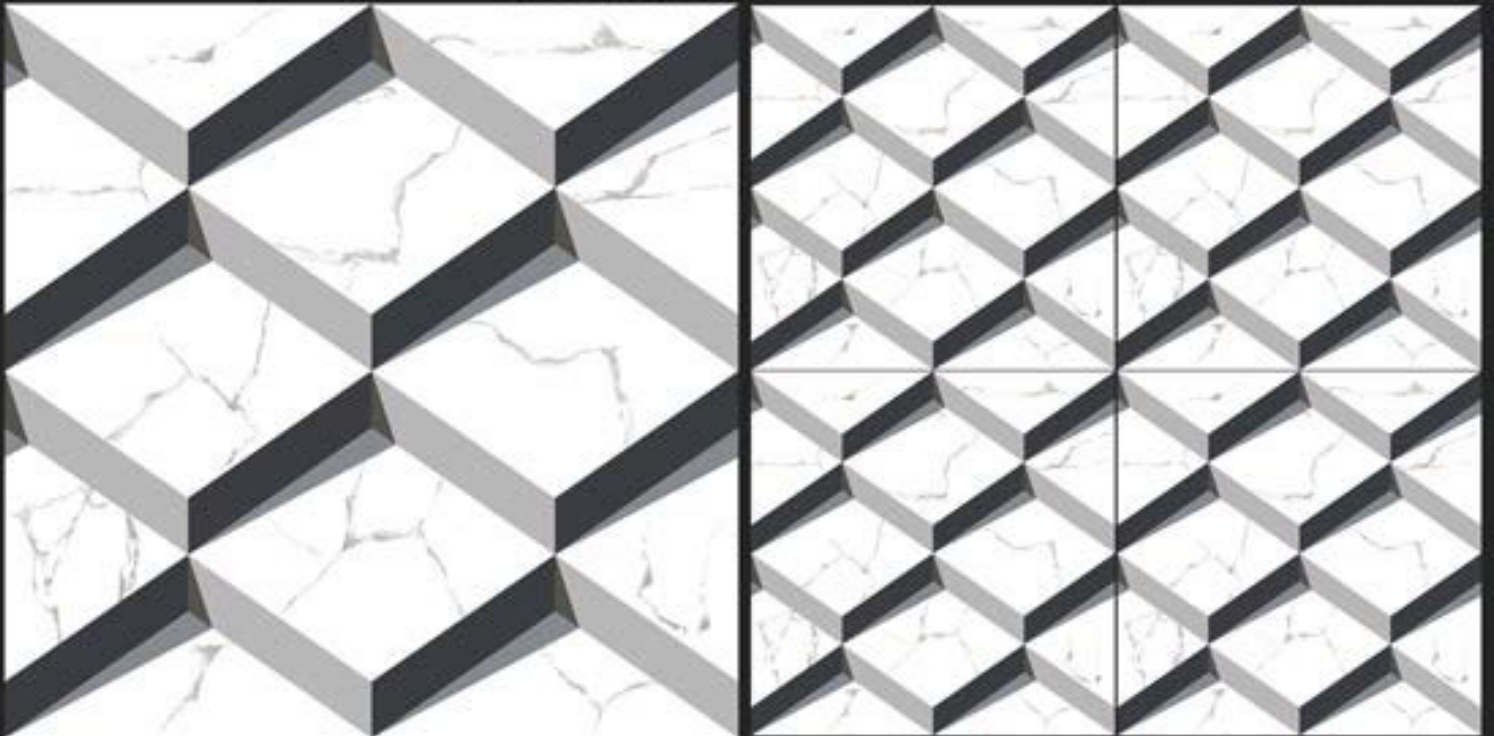

GLOSSY FINISH

3D SERIES

BUTTER CUP

600 x 600 mm

GLOSSY FINISH

3D SERIES

DIAMOND SQUARE

600 x 600 mm