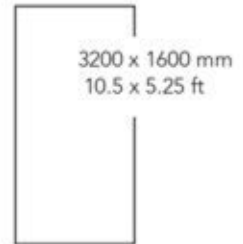

ANTIQUÉ GREY

Marble Series