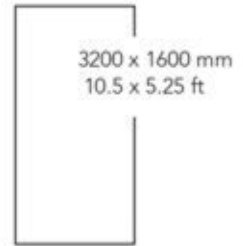

CALCUTTA BORGHINI

Marble Series