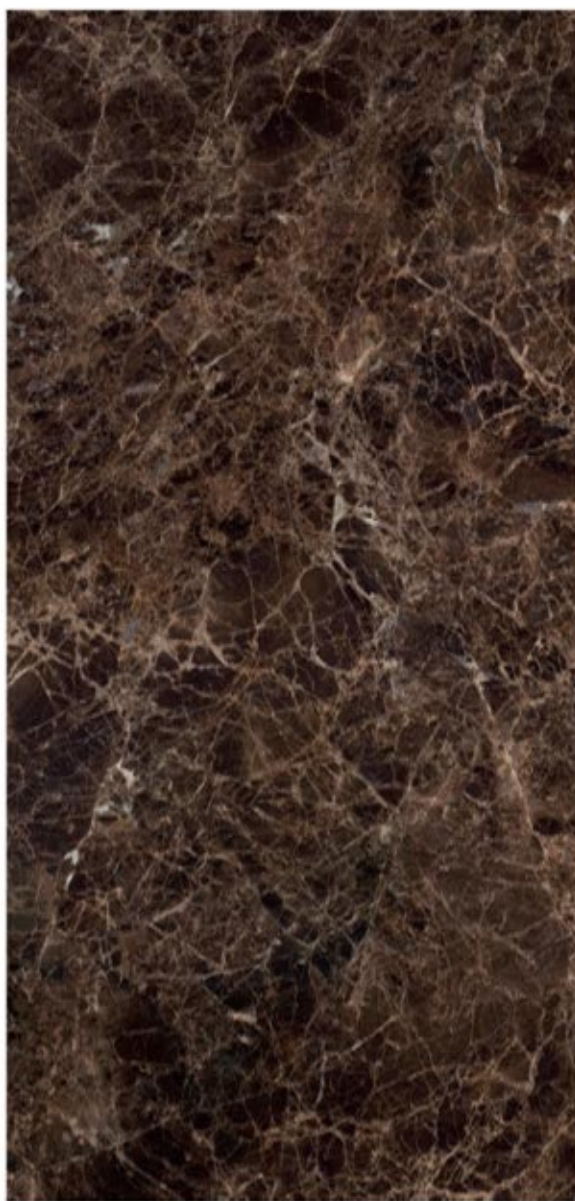

Name Emperador Classic
Series Marble
Finish Crystalline, Lustrous
Thickness 9 mm
Faces 2