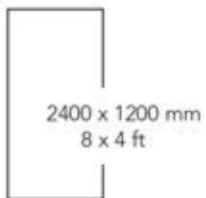

IRISH BROWN

Marble Series