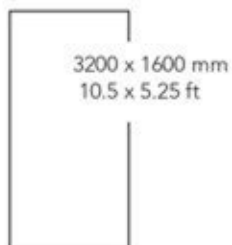

BRONZE ARMANI

Marble Series