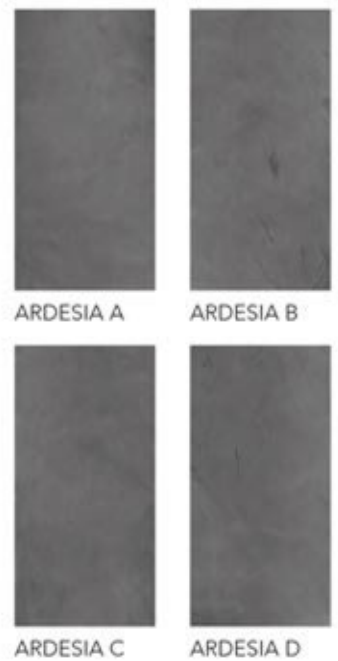

2400 x 1200 mm
8 x 4 ft

Color Variant

Series