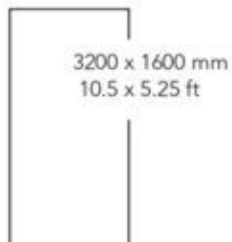

CAMOFLAGUE ESPERADA

Marble Series