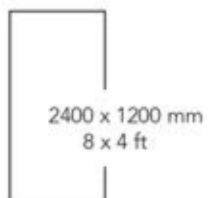

LITHIC

Concrete Series