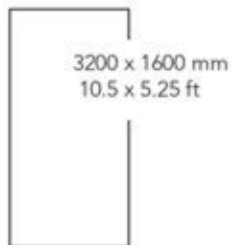

STATUARIO VENATO

Marble Series