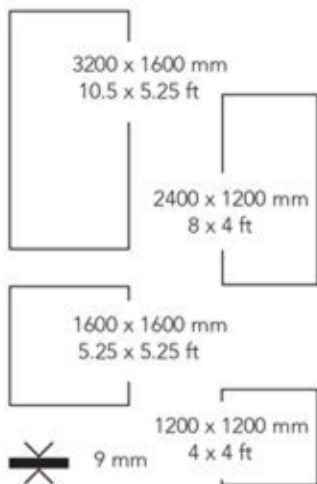

PIETRA GREY

Marble Series

Crystalline

Series