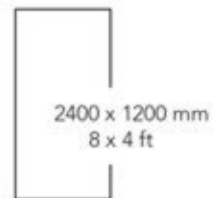

ARMANI GOLD

Marble Series