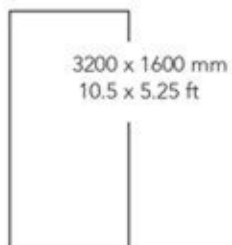

BLACK FLASH

Marble Series