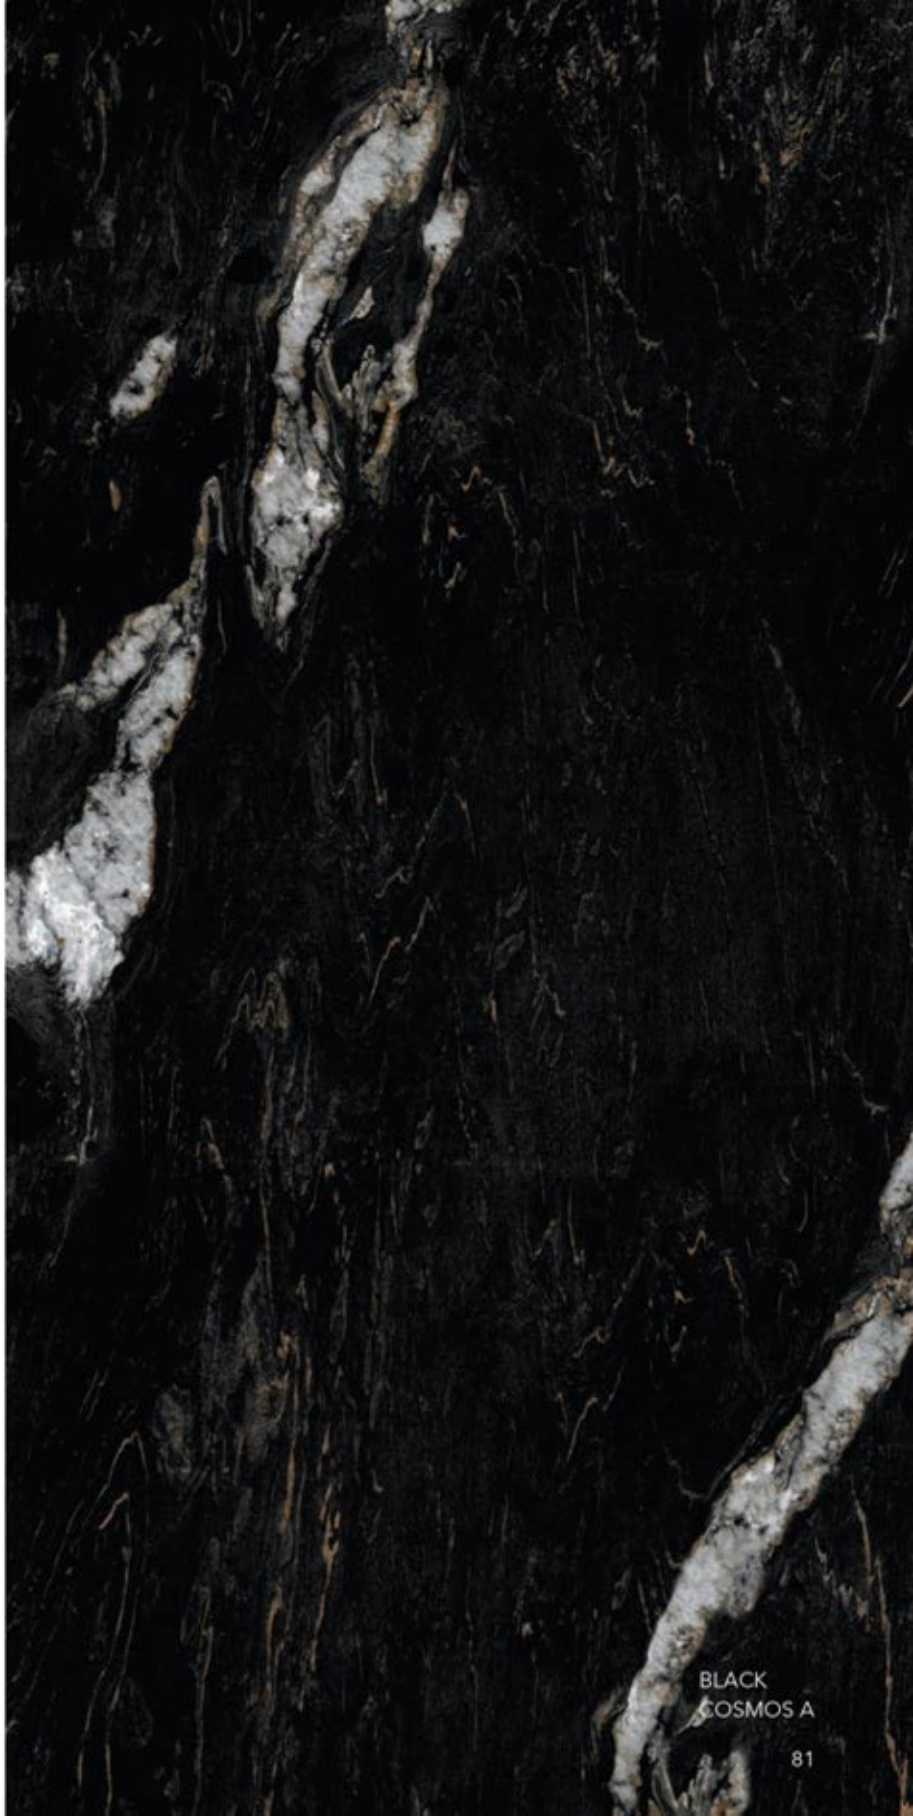

BLACK COSMOS

Marble Series

2400 x 1200 mm
8 x 4 ft

9 mm

Lustrous

Crystalline

BLACK
COSMOS A