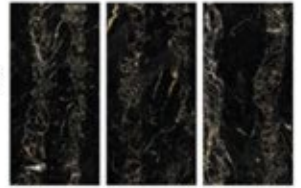

Name Portoro Gold
Series Marble
Finish Crystalline, Lustrous
Thickness 9 mm
Faces 3