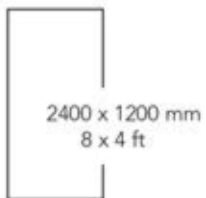

GREY ALASKA

Marble Series