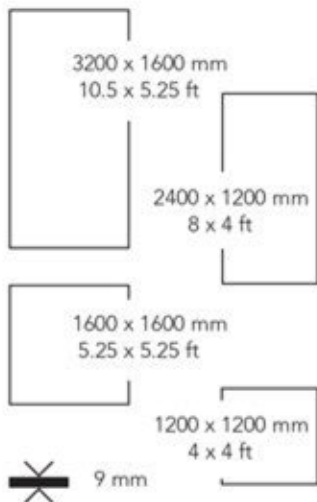

APUANE STATUARIO

Marble Series