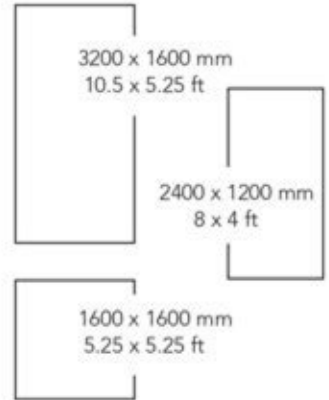

STATUARIO

Marble Series

9 mm

Crystalline

Series